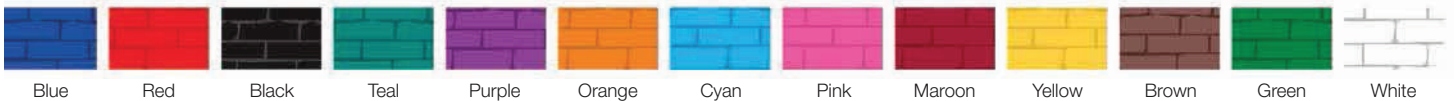

Economy Packaging

All Products
Feature

FDA compliant stock
High-gloss laminate
4-color process

Lower Minimum, Fixed Imprint Areas,
and Limited Design Choices Equal Big Savings!

Large	Roof Texture	Solid Color
Blue	L6-RT-01	L6-SC-01
Red	L6-RT-02	L6-SC-02
Black	L6-RT-03	L6-SC-03
Teal	L6-RT-04	L6-SC-04
Purple	L6-RT-05	L6-SC-05
Orange	L6-RT-06	L6-SC-06
Cyan	L6-RT-07	L6-SC-07
Pink	L6-RT-08	L6-SC-08
Maroon	L6-RT-09	L6-SC-09
Yellow	L6-RT-10	L6-SC-10
Brown	L6-RT-11	L6-SC-11
Green	L6-RT-12	L6-SC-12
White	L6-RT-13	L6-SC-13

Medium	Roof Texture	Solid Color
Blue	M6-RT-01	M6-SC-01
Red	M6-RT-02	M6-SC-02
Black	M6-RT-03	M6-SC-03
Teal	M6-RT-04	M6-SC-04
Purple	M6-RT-05	M6-SC-05
Orange	M6-RT-06	M6-SC-06
Cyan	M6-RT-07	M6-SC-07
Pink	M6-RT-08	M6-SC-08
Maroon	M6-RT-09	M6-SC-09
Yellow	M6-RT-10	M6-SC-10
Brown	M6-RT-11	M6-SC-11
Green	M6-RT-12	M6-SC-12
White	M6-RT-13	M6-SC-13

Small	Roof Texture	Solid Color
Blue	S6-RT-01	S6-SC-01
Red	S6-RT-02	S6-SC-02
Black	S6-RT-03	S6-SC-03
Teal	S6-RT-04	S6-SC-04
Purple	S6-RT-05	S6-SC-05
Orange	S6-RT-06	S6-SC-06
Cyan	S6-RT-07	S6-SC-07
Pink	S6-RT-08	S6-SC-08
Maroon	S6-RT-09	S6-SC-09
Yellow	S6-RT-10	S6-SC-10
Brown	S6-RT-11	S6-SC-11
Green	S6-RT-12	S6-SC-12
White	S6-RT-13	S6-SC-13